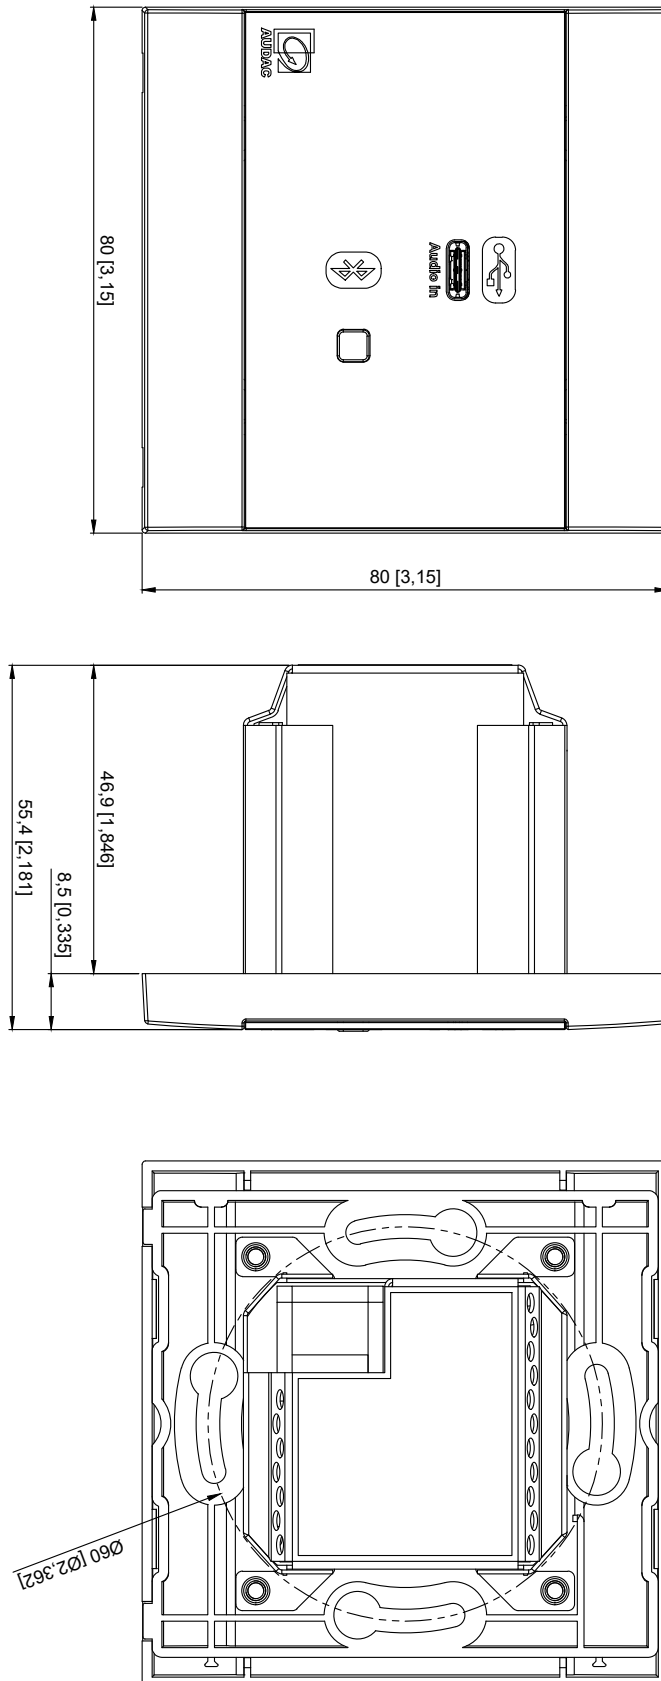

NWP400		Product description		
		DANTE/AES67 NETWORKED AUDIO INPUT PANEL		
		BT & USB TYPE C (4CH)+ POE		
MM [INCH]	Scale	Outer dimensions (w x h x d)	Unit height	Weight
	1 : 1	80 X 80 X 55,4 mm 3,15 X 3,15 X 2,181 "	N/A	0,12 kg 0,265 lbs